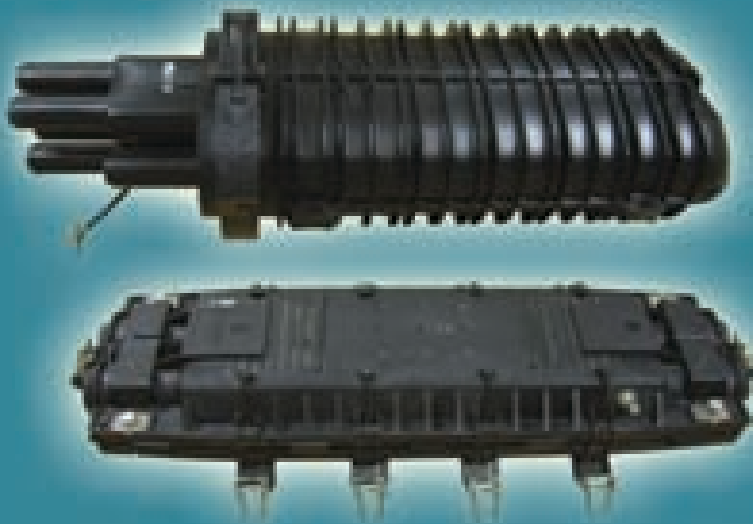

## Optical Fiber Cables

Optical Fiber Cables for Indoor and outdoor applications with Single mode and Multimode fibers. Cables available from 2 core to 288 cores.

### Armoured Multi Tube Optical Fiber Cable Single Mode / Multi Mode

Product Code	Product Description
CA 1106 A	Armoured SM Cable 6 Core
CA 0034 A	Armoured SM Cable 12 Core
CA 0036 A	Armoured SM Cable 24 Core
CA 0037 A	Armoured SM Cable 36 Core
CA 0038 A	Armoured SM Cable 48 Core
CA 0039 A	Armoured SM Cable 72 Core
CA 0040 A	Armoured SM Cable 96 Core
CA 0035 A	Armoured SM Cable 144 Core
CA 1296 A	Armoured SM Cable 288 Core
CA 0031 A	Armoured MM Cable 6 Core
CA 0026 A	Armoured MM Cable 12 Core
CA 0028 A	Armoured MM Cable 24 Core
CA 0029 A	Armoured MM Cable 36 Core
CA 0030 A	Armoured MM Cable 48 Core
CA 0032 A	Armoured MM Cable 72 Core
CA 0033 A	Armoured MM Cable 96 Core
CA 0027 A	Armoured MM Cable 144 Core
CA 1297 A	Armoured MM Cable 288 Core